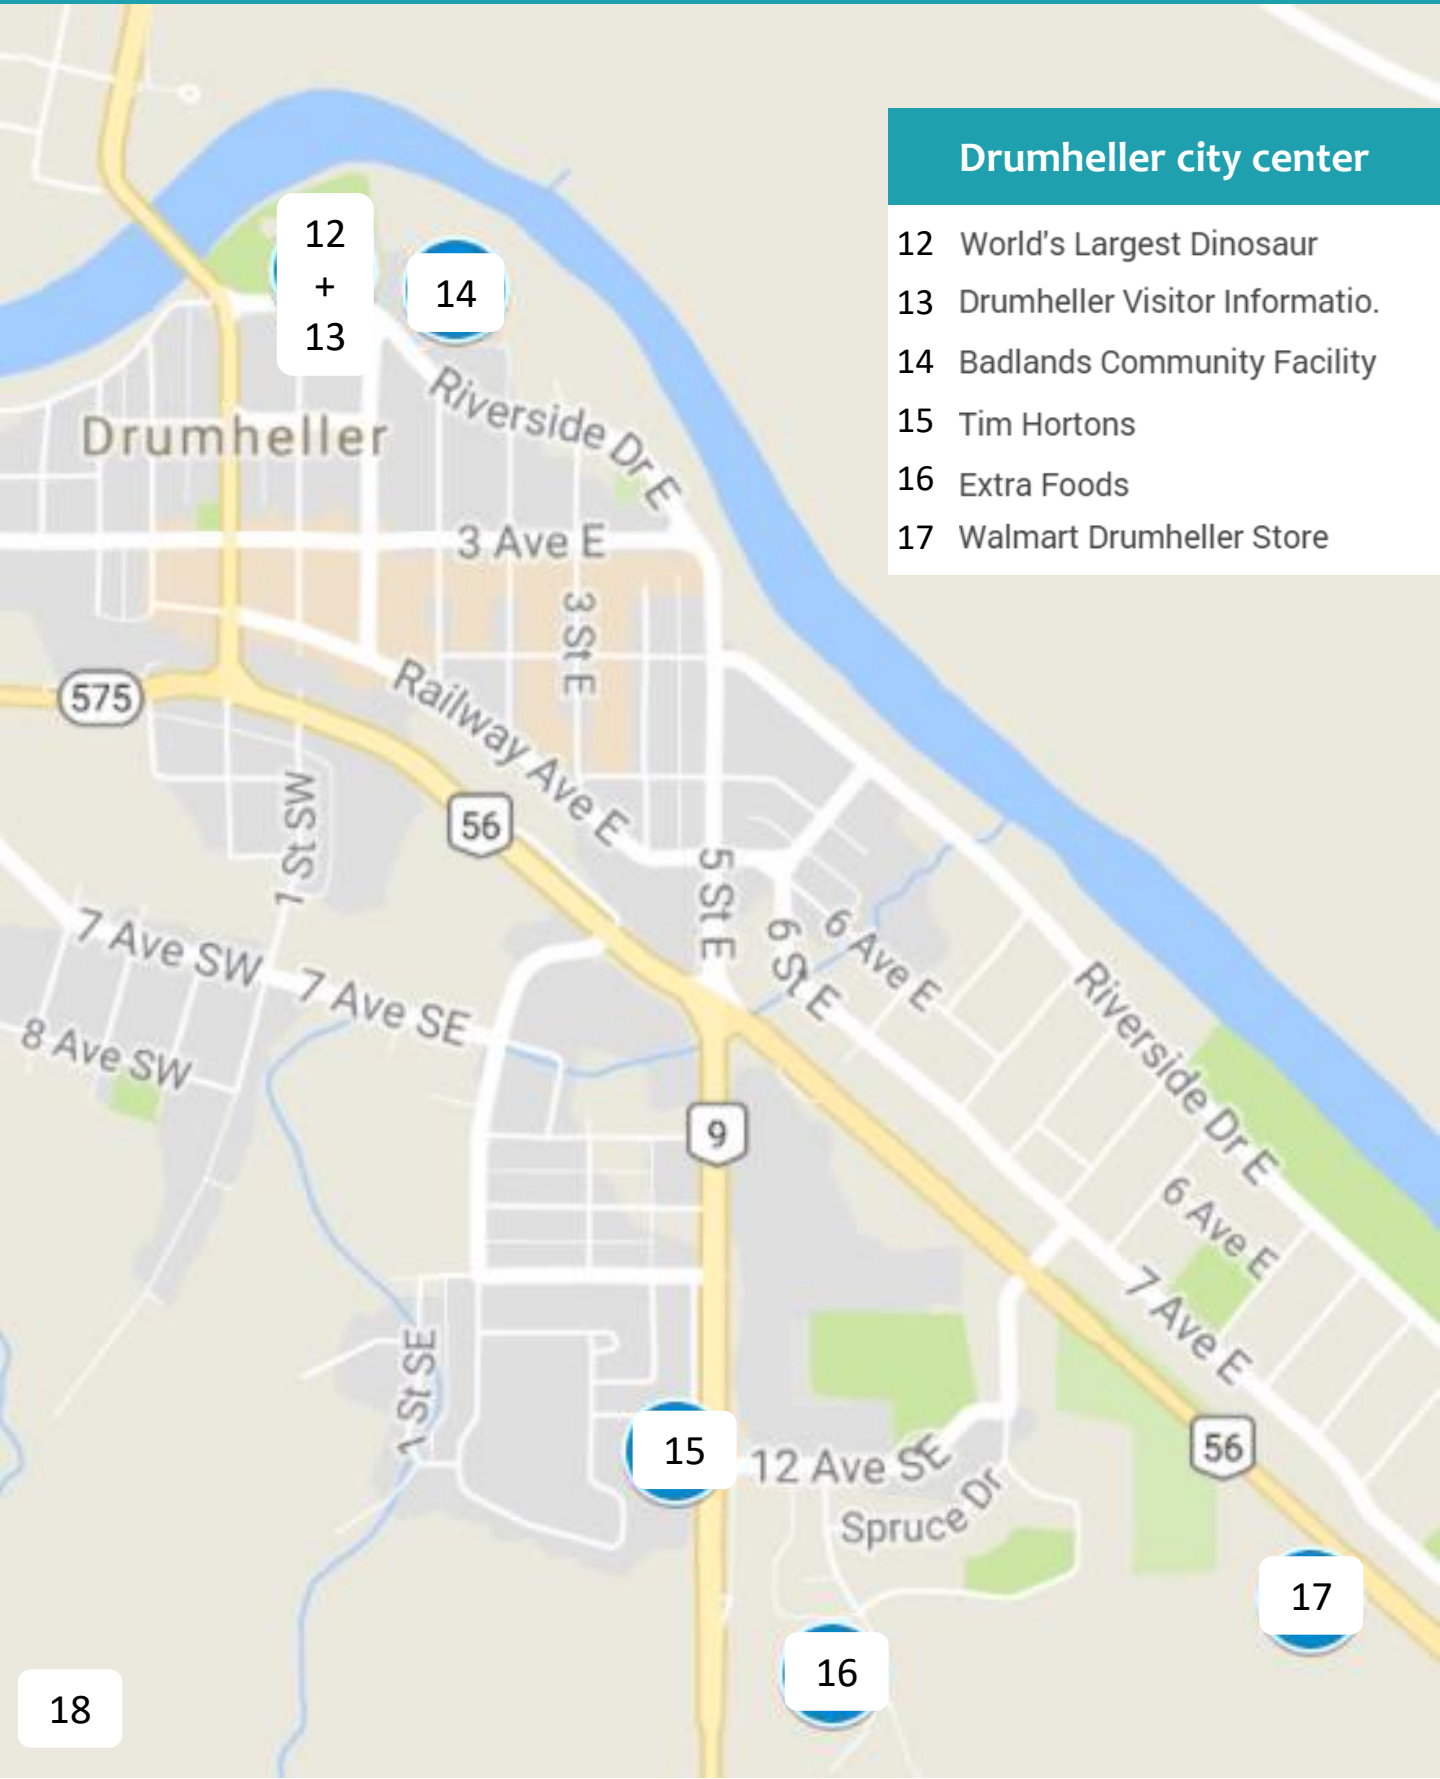

## Things to see and do in Drumheller

### Drumheller highlights + practical places

- |                                 |                                   |
|---------------------------------|-----------------------------------|
| 1 The Little Church             | 10 Horseshoe Canyon Recreati.     |
| 2 Horsethief Canyon             | 11 Royal Tyrrell Museum           |
| 3 Bleriot Ferry                 | 12 World's Largest Dinosaur       |
| 4 Orkney Viewpoint              | 13 Drumheller Visitor Informatio. |
| 5 Wayne                         | 14 Badlands Community Facility    |
| 6 Star Mine Suspension Bridge   | 15 Tim Hortons                    |
| 7 Hoodoos                       | 16 Extra Foods                    |
| 8 East Coulee School Museum     | 17 Walmart Drumheller Store       |
| 9 Atlas Coal Mine National His. | 18 Severn Dam Reservoir           |

### Drumheller city center

- 12 World's Largest Dinosaur
- 13 Drumheller Visitor Informatio.
- 14 Badlands Community Facility
- 15 Tim Hortons
- 16 Extra Foods
- 17 Walmart Drumheller Store