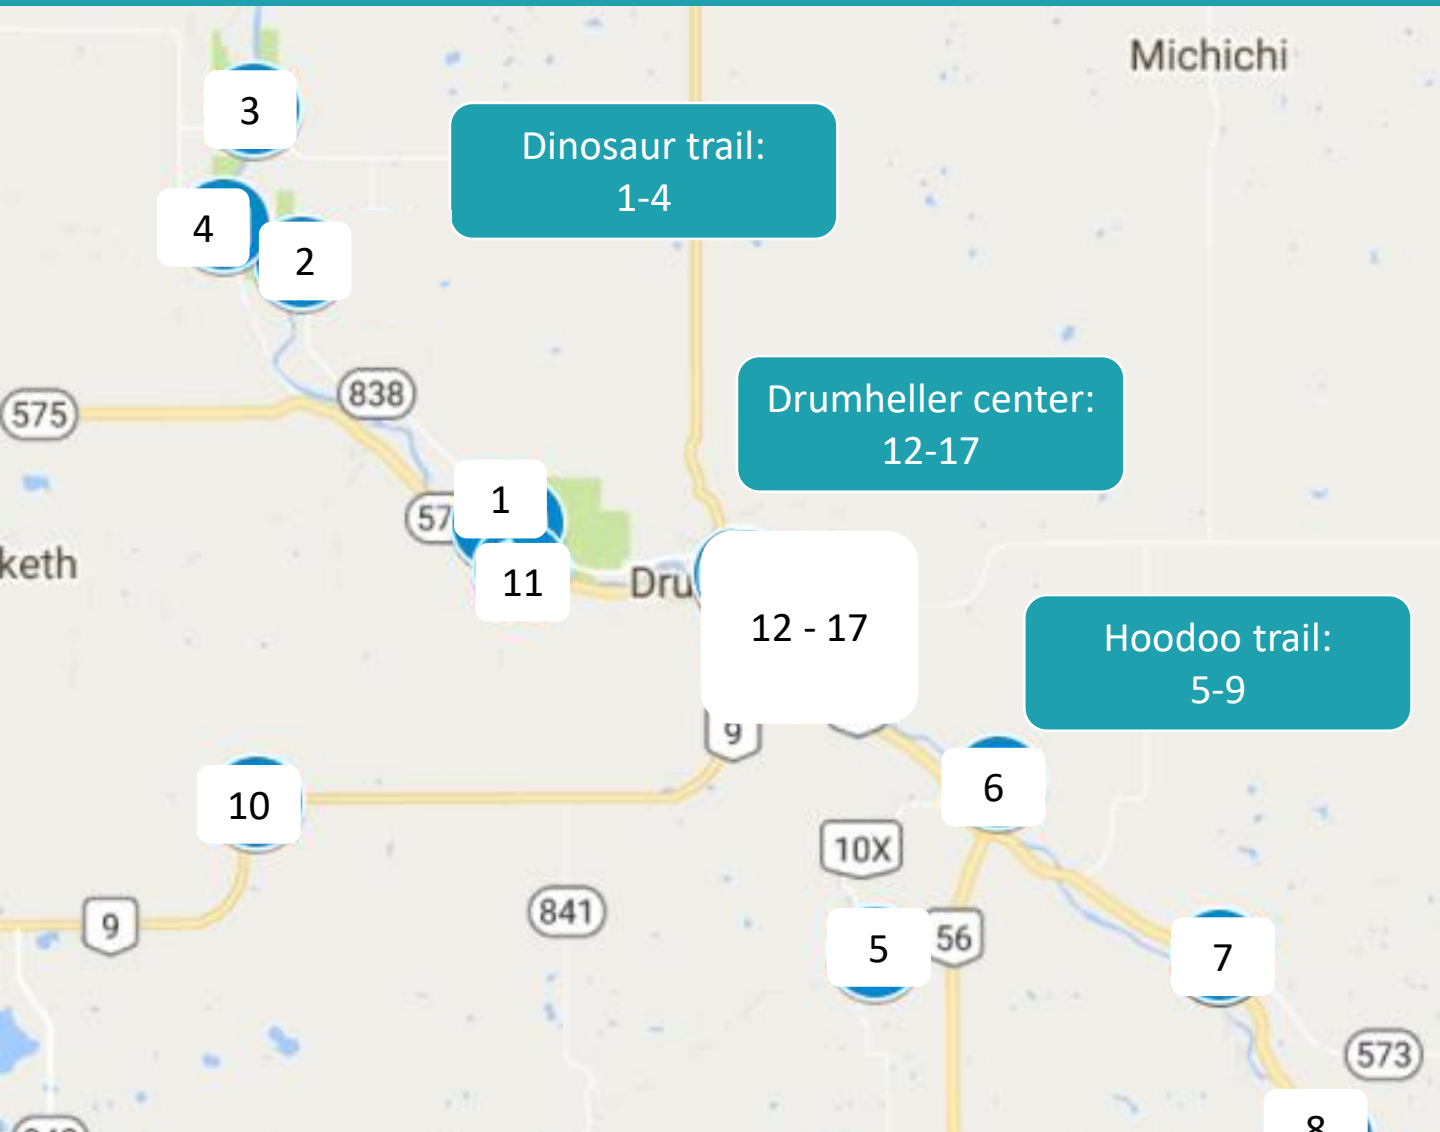

## Things to see and do in Drumheller

### Drumheller highlights + practical places

- |                                 |                                   |
|---------------------------------|-----------------------------------|
| 1 The Little Church             | 10 Horseshoe Canyon Recreati.     |
| 2 Horsethief Canyon             | 11 Royal Tyrrell Museum           |
| 3 Bleriot Ferry                 | 12 World's Largest Dinosaur       |
| 4 Orkney Viewpoint              | 13 Drumheller Visitor Informatio. |
| 5 Wayne                         | 14 Badlands Community Facility    |
| 6 Star Mine Suspension Bridge   | 15 Tim Hortons                    |
| 7 Hoodoos                       | 16 Extra Foods                    |
| 8 East Coulee School Museum     | 17 Walmart Drumheller Store       |
| 9 Atlas Coal Mine National His. | 18 Severn Dam Reservoir           |

### Drumheller city center

- 12 World's Largest Dinosaur
- 13 Drumheller Visitor Informatio.
- 14 Badlands Community Facility
- 15 Tim Hortons
- 16 Extra Foods
- 17 Walmart Drumheller Store