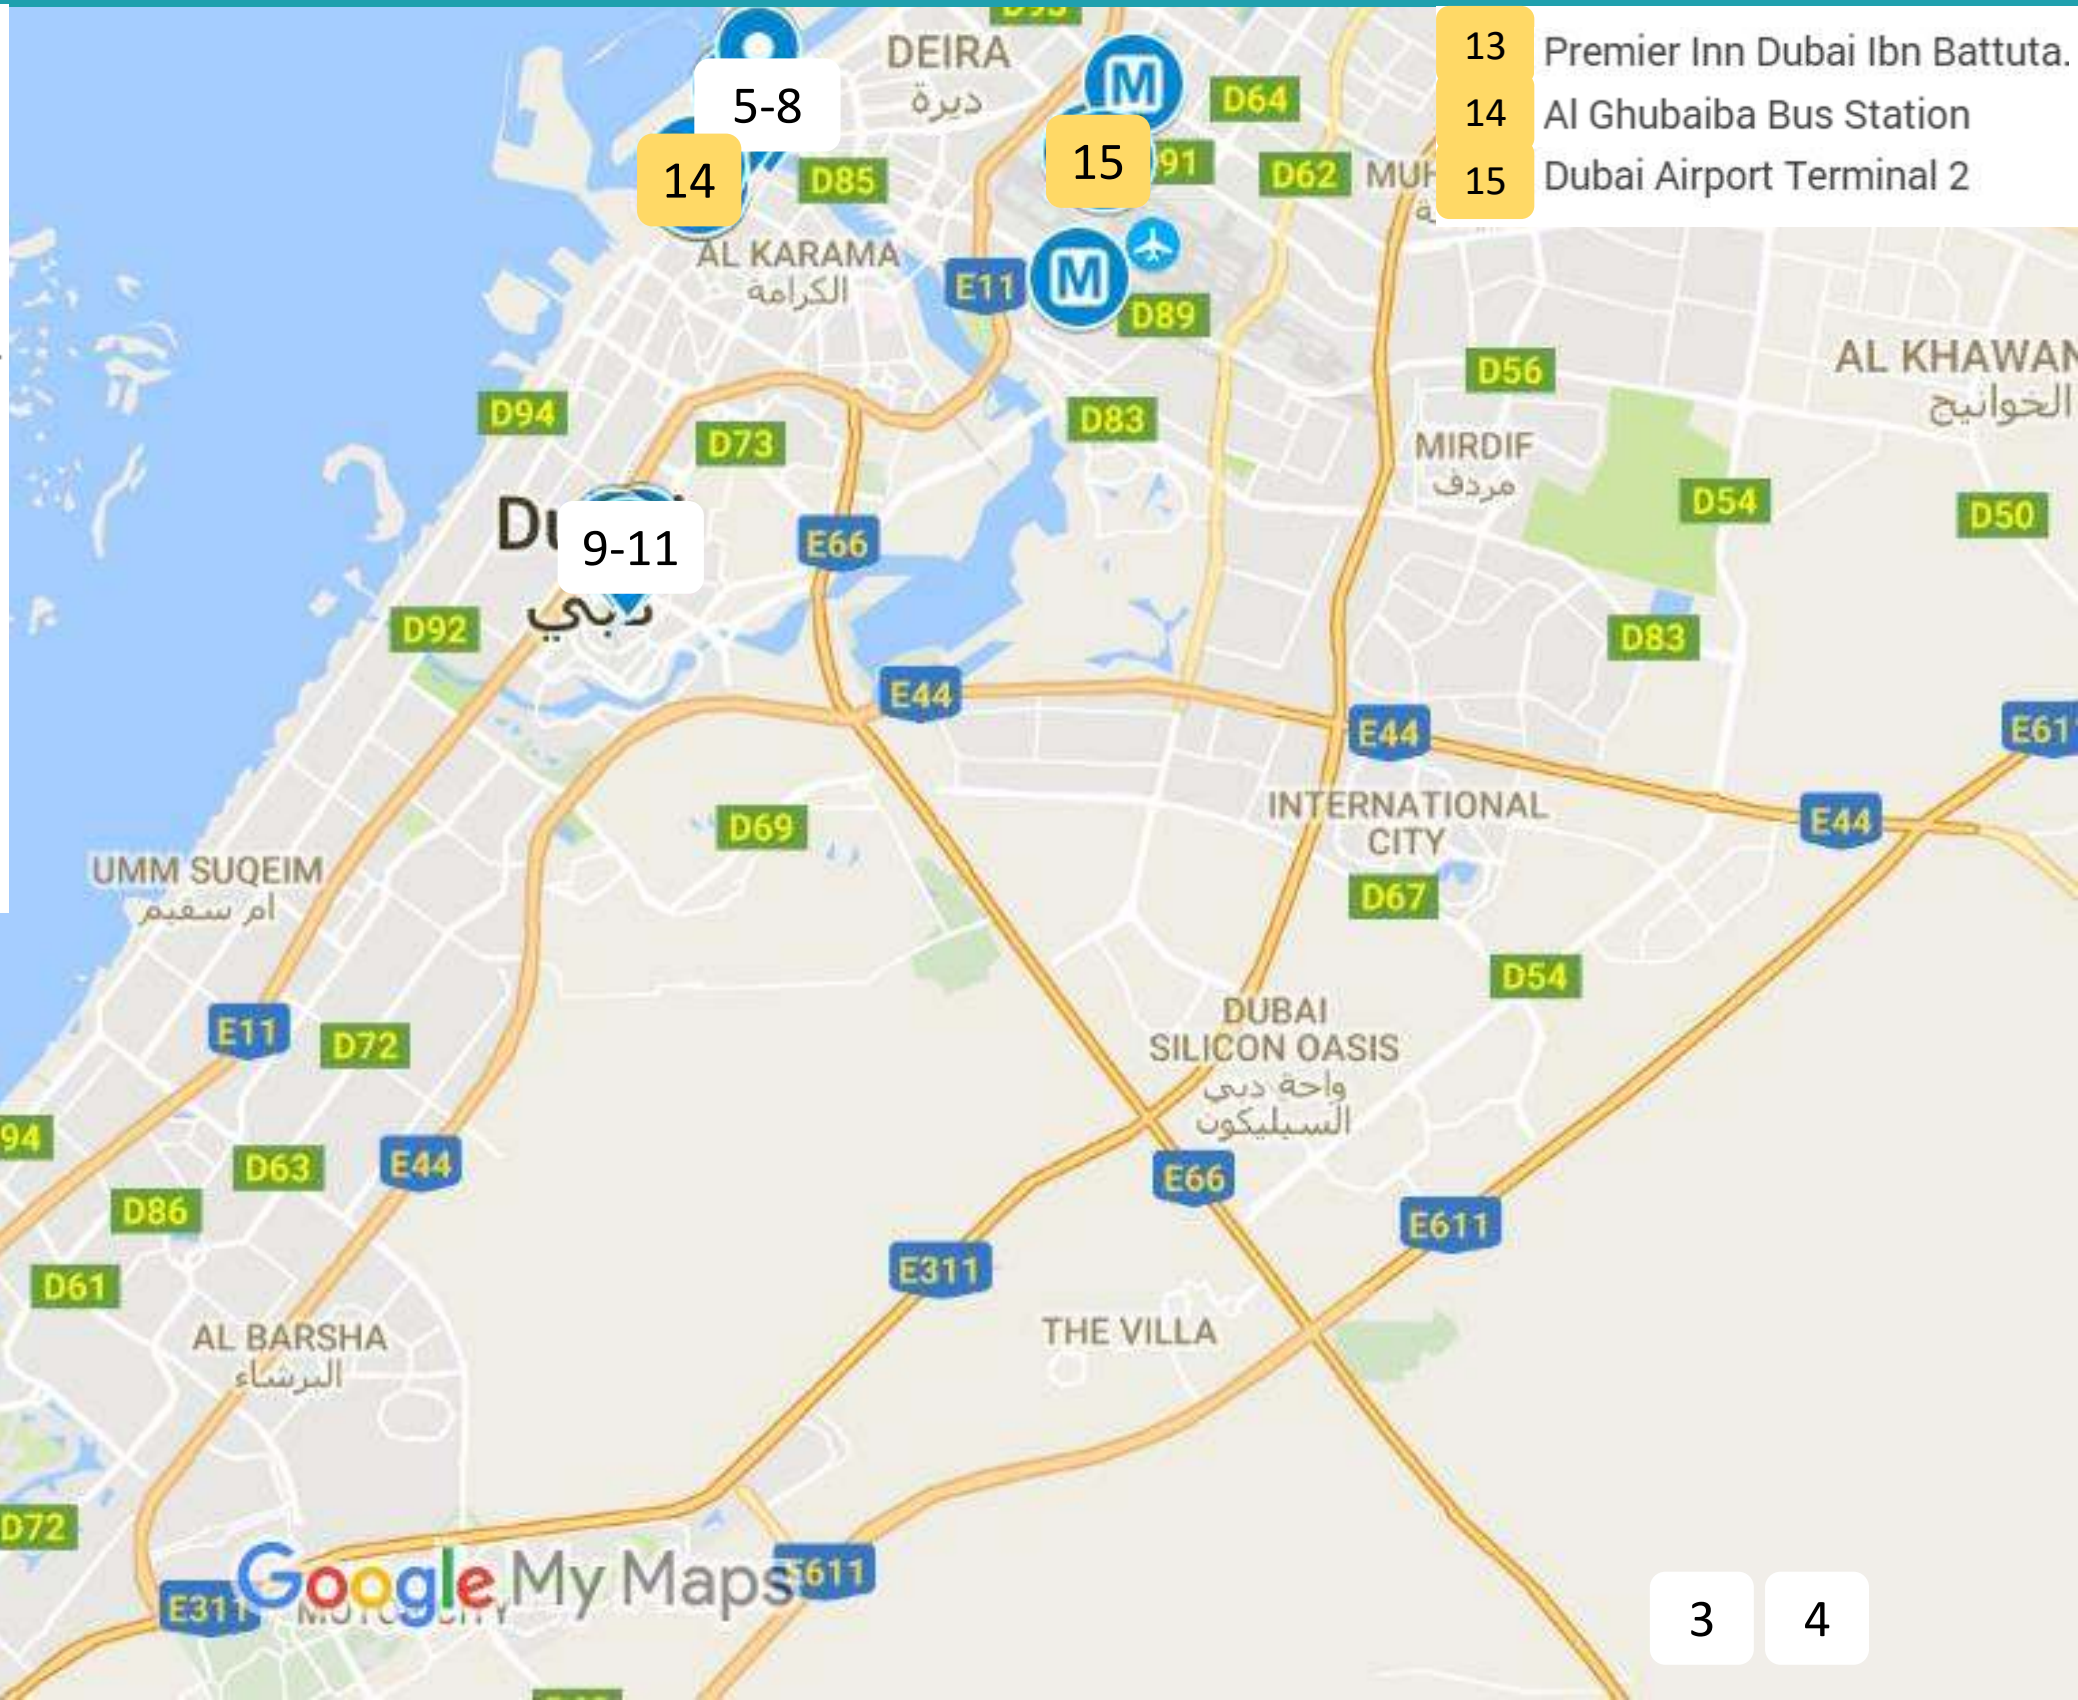

Dubai: highlights, hotel and transport

- 1 Palm Jumeirah
- 2 Dubai Marina
- 3 Desert safari
- 4 Hot air balloon flight
- 5 Al Fahidi Historical Neighbourhood
- 6 Dubai Museum
- 7 Abra to Gold & Spice Souks
- 8 Dubai Gold Souk
- 9 The Dubai Mall
- 10 Burj Khalifa
- 11 The Dubai Fountain
- 12 Ibn Battuta Mall

- 13 Premier Inn Dubai Ibn Battuta.
- 14 Al Ghubaiba Bus Station
- 15 Dubai Airport Terminal 2

Abu Dhabi: highlights, hotel and transport

- 1 Walk from Marina to Corniche
- 2 Villa Toscana
- 3 Sheikh Zayed Grand Mosque
- 4 Abu Dhabi Bus Terminal
- 5 Centro Al Manhal

Dubai highlights: how to get there

Highlight	From	To	By	Costs
Palm Jumeirah	IBN Batutta	Jumeirah Lakes Towers	metro	Nol Silver Card
	Jumeirah Lakes Towers	Palm Jumeirah (station 9)	tram	
	Palm Jumeirah (tram station 9)	Palm Jumeirah Gateway	foot	-
	Palm Jumeirah Gateway	Atlantis Aquaventure	monorail	25AED return (15 single trip)
Dubai Marina	Palm Jumeirah (tram station 9)	Dubai Marina (station 5)	tram	Nol Silver Card
Desert safari	Pickup from hotel		jeep	see website for prices
Hot air balloon	Pickup from hotel		jeep	see website for prices
Old Dubai	IBN Battuta	Al Fahidi (change at Bur Juman)	metro	Nol Silver Card
Dubai Mall	Al Fahidi (change at Bur Juman)	Dubai Mall	metro	Nol Silver Card

Abu Dhabi highlights: how to get there

Highlight	From	To	By	Costs
Palm Jumeirah	IBN Batutta	Jumeirah Lakes Towers	metro	Nol Silver Card
	Jumeirah Lakes Towers	Palm Jumeirah (station 9)	tram	
	Palm Jumeirah (tram station 9)	Palm Jumeirah Gateway	foot	-
	Palm Jumeirah Gateway	Atlantis Aquaventure	monorail	25AED return (15 single trip)
Dubai Marina	Palm Jumeirah (tram station 9)	Dubai Marina (station 5)	tram	Nol Silver Card
Desert safari	Pickup from hotel		jeep	see website for prices
Hot air balloon	Pickup from hotel		jeep	see website for prices
Old Dubai	IBN Battuta	Al Fahidi (change at Bur Juman)	metro	Nol Silver Card
Dubai Mall	Al Fahidi (change at Bur Juman)	Dubai Mall	metro	Nol Silver Card