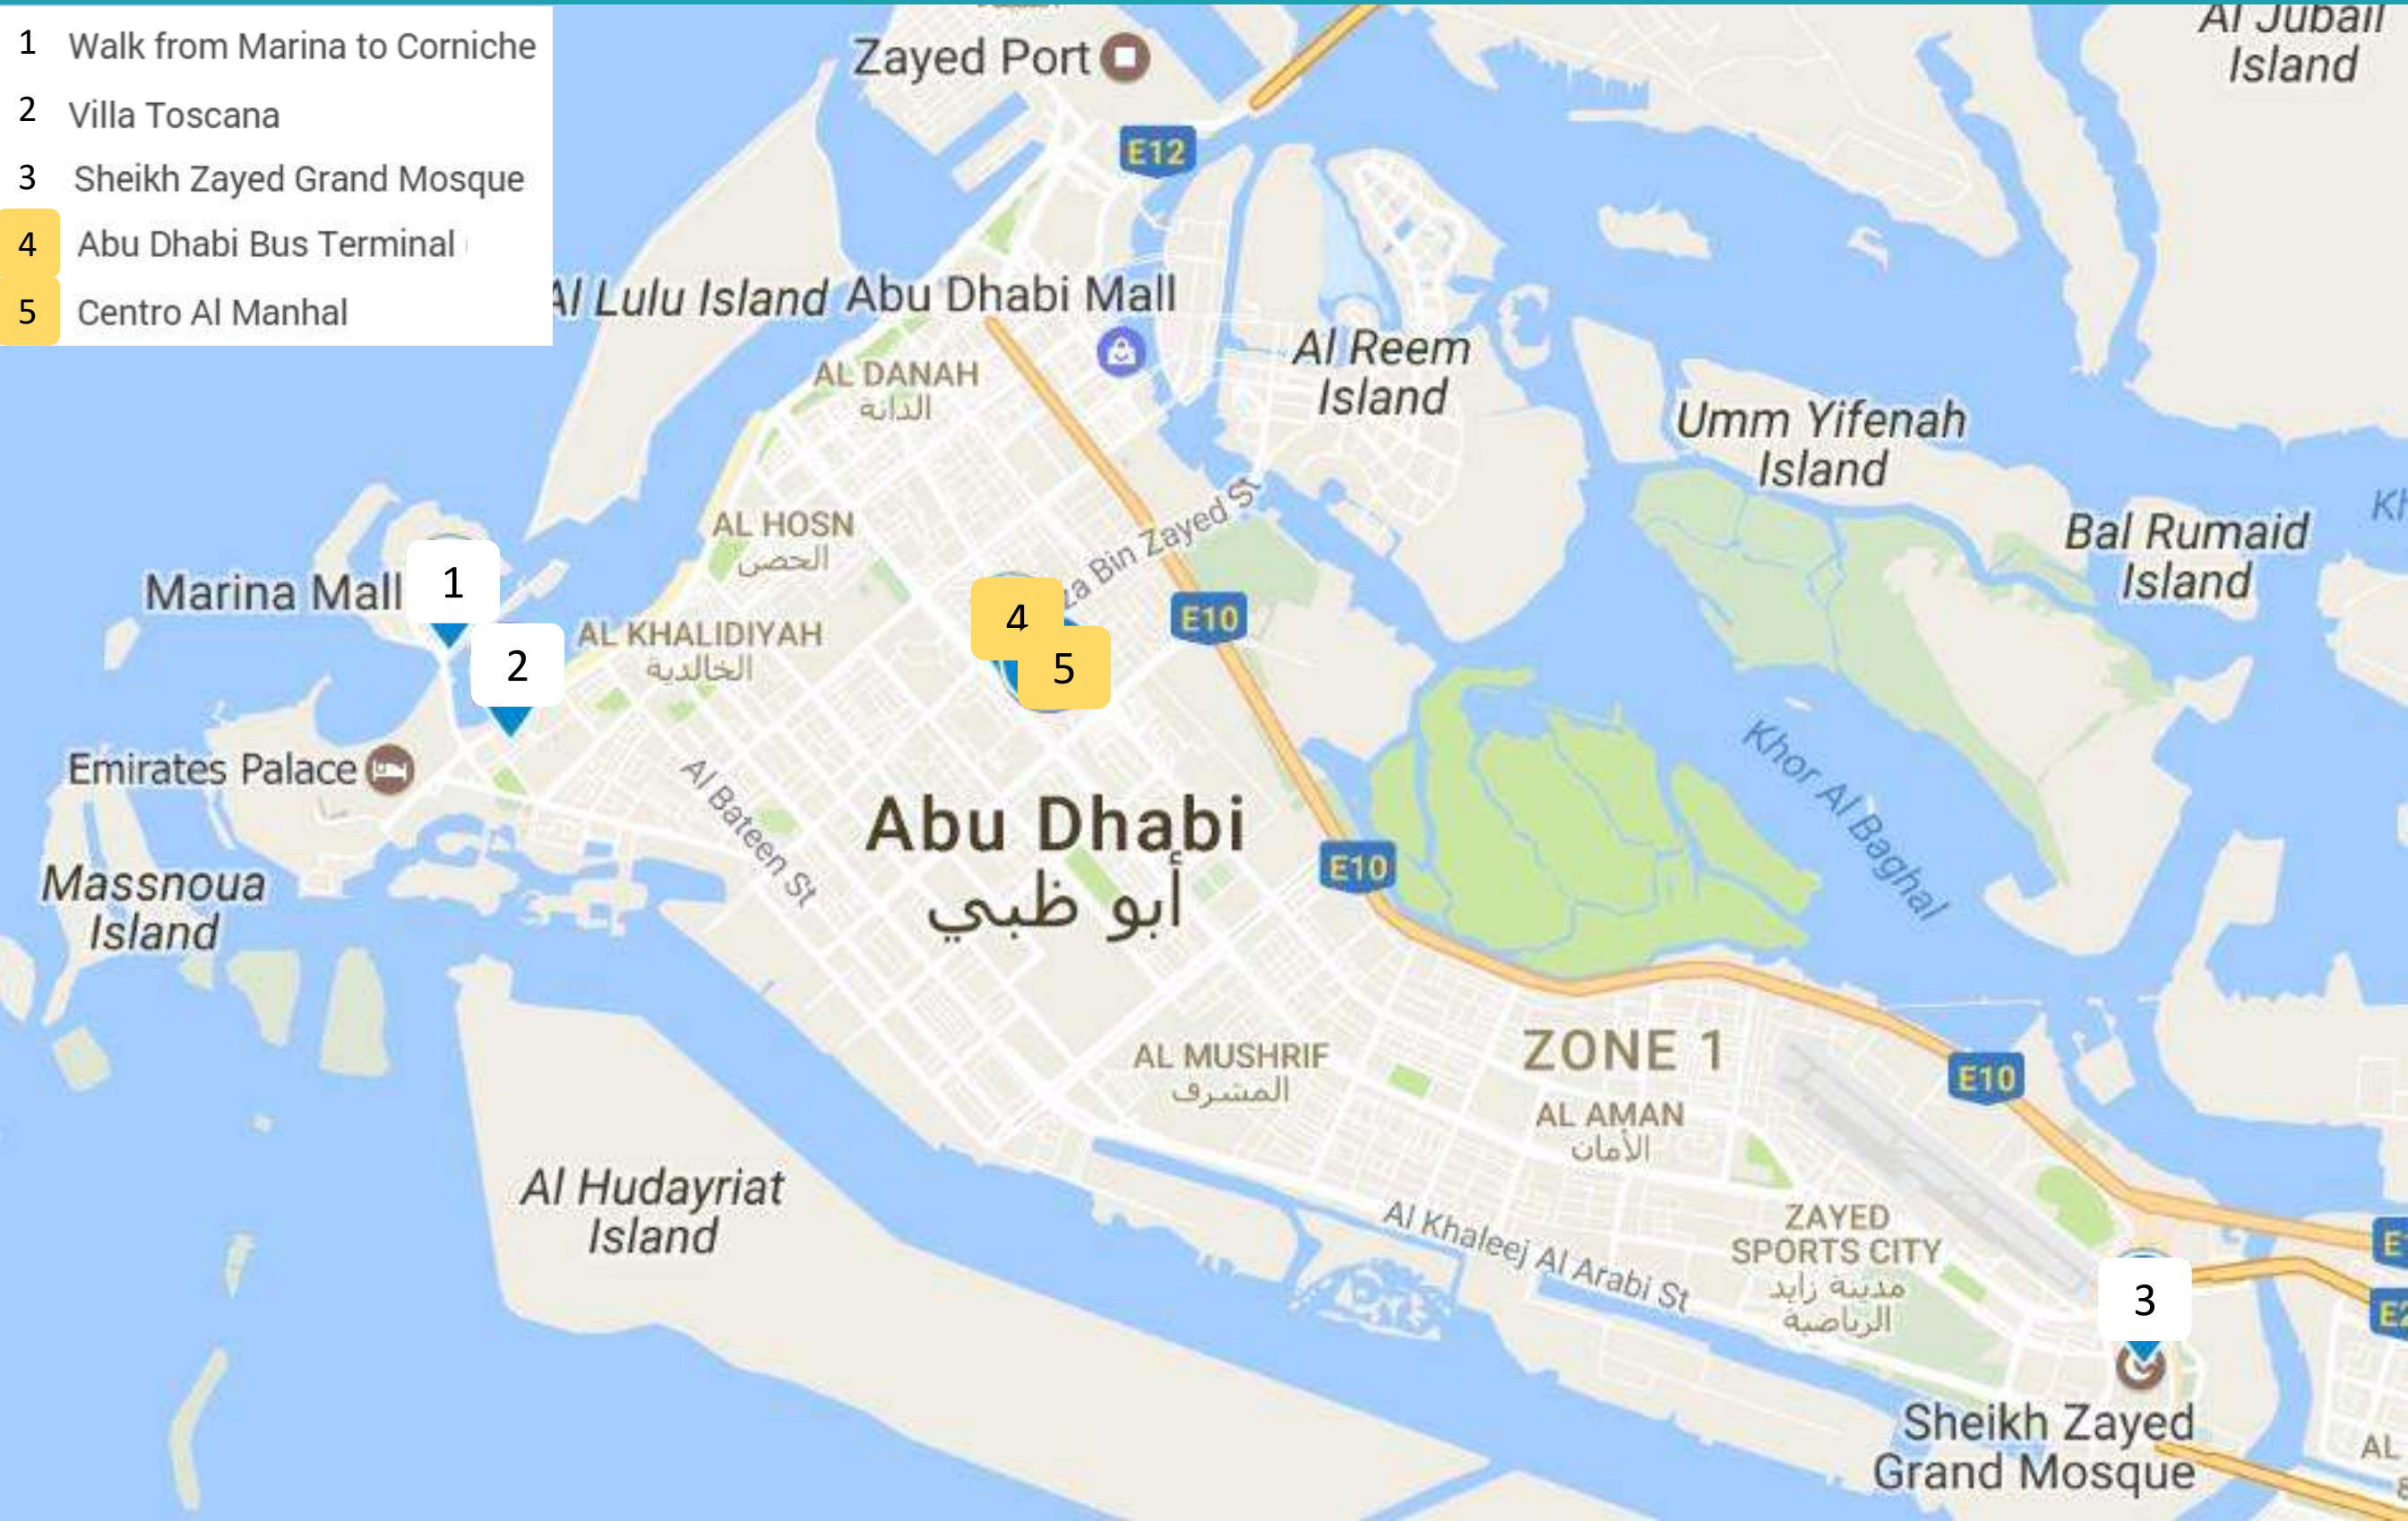

Dubai: highlights, hotel and transport

- 1 Palm Jumeirah
- 2 Dubai Marina
- 3 Desert safari
- 4 Hot air balloon flight
- 5 Al Fahidi Historical Neighbourhood
- 6 Dubai Museum
- 7 Abra to Gold & Spice Souks
- 8 Dubai Gold Souk
- 9 The Dubai Mall
- 10 Burj Khalifa
- 11 The Dubai Fountain
- 12 Ibn Battuta Mall

- 13 Premier Inn Dubai Ibn Battuta.
- 14 Al Ghubaiba Bus Station
- 15 Dubai Airport Terminal 2

Abu Dhabi: highlights, hotel and transport

- 1 Walk from Marina to Corniche
- 2 Villa Toscana
- 3 Sheikh Zayed Grand Mosque
- 4 Abu Dhabi Bus Terminal
- 5 Centro Al Manhal

Dubai highlights: how to get there

Highlight	From	To	By	Costs
Palm Jumeirah	IBN Batutta	Jumeirah Lakes Towers	metro	Nol Silver Card
	Jumeirah Lakes Towers	Palm Jumeirah (station 9)	tram	
	Palm Jumeirah (tram station 9)	Palm Jumeirah Gateway	foot	-
	Palm Jumeirah Gateway	Atlantis Aquaventure	monorail	25AED return (15 single trip)
Dubai Marina	Palm Jumeirah (tram station 9)	Dubai Marina (station 5)	tram	Nol Silver Card
Desert safari	Pickup from hotel		jeep	see website for prices
Hot air balloon	Pickup from hotel		jeep	see website for prices
Old Dubai	IBN Battuta	Al Fahidi (change at Bur Juman)	metro	Nol Silver Card
Dubai Mall	Al Fahidi (change at Bur Juman)	Dubai Mall	metro	Nol Silver Card

Abu Dhabi highlights: how to get there

Highlight	From	To	By	Costs
Palm Jumeirah	IBN Batutta	Jumeirah Lakes Towers	metro	Nol Silver Card
	Jumeirah Lakes Towers	Palm Jumeirah (station 9)	tram	
	Palm Jumeirah (tram station 9)	Palm Jumeirah Gateway	foot	-
	Palm Jumeirah Gateway	Atlantis Aquaventure	monorail	25AED return (15 single trip)
Dubai Marina	Palm Jumeirah (tram station 9)	Dubai Marina (station 5)	tram	Nol Silver Card
Desert safari	Pickup from hotel		jeep	see website for prices
Hot air balloon	Pickup from hotel		jeep	see website for prices
Old Dubai	IBN Battuta	Al Fahidi (change at Bur Juman)	metro	Nol Silver Card
Dubai Mall	Al Fahidi (change at Bur Juman)	Dubai Mall	metro	Nol Silver Card