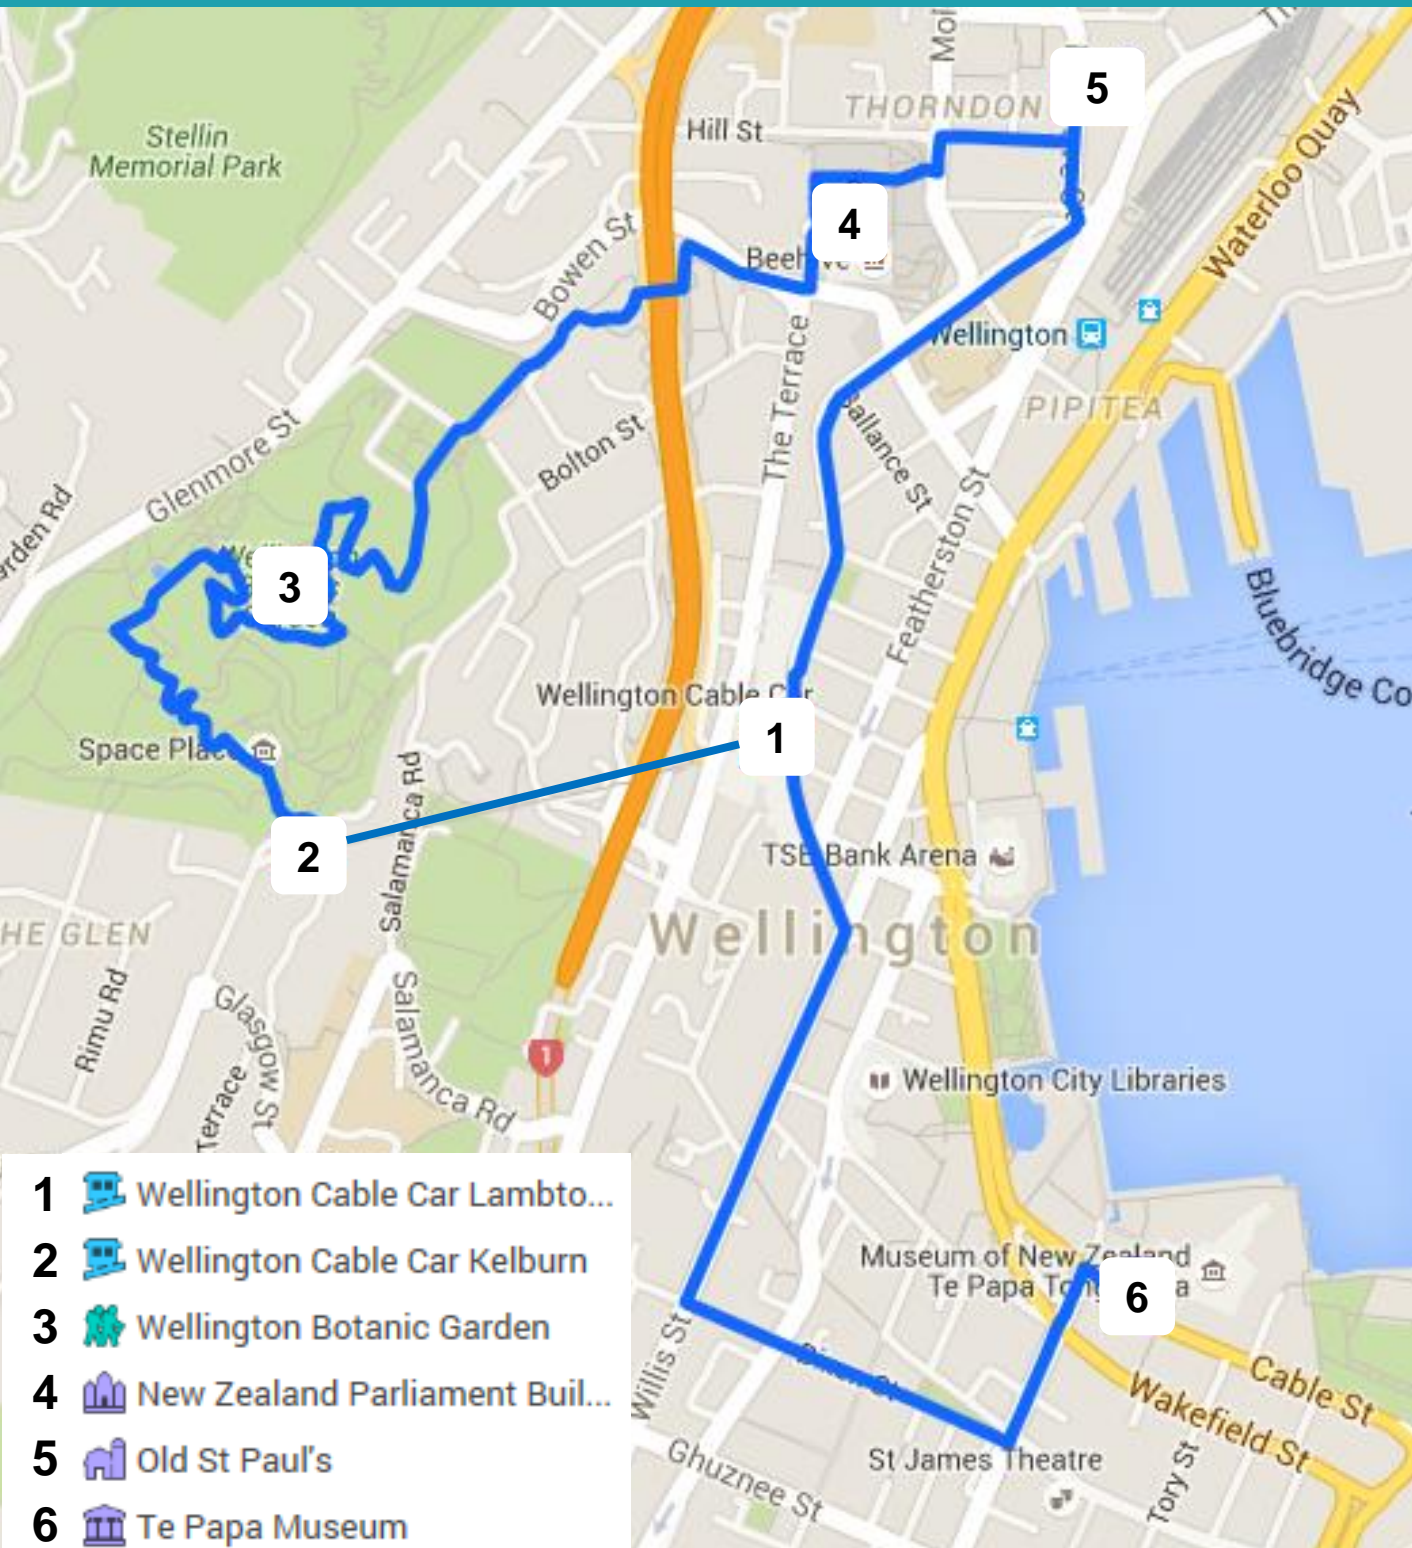

## Wandering around Wellington

- 1  Wellington Cable Car Lambton
- 2  Wellington Cable Car Kelburn
- 3  Wellington Botanic Garden
- 4  New Zealand Parliament Buildings
- 5  Old St Paul's
- 6  Te Papa Museum