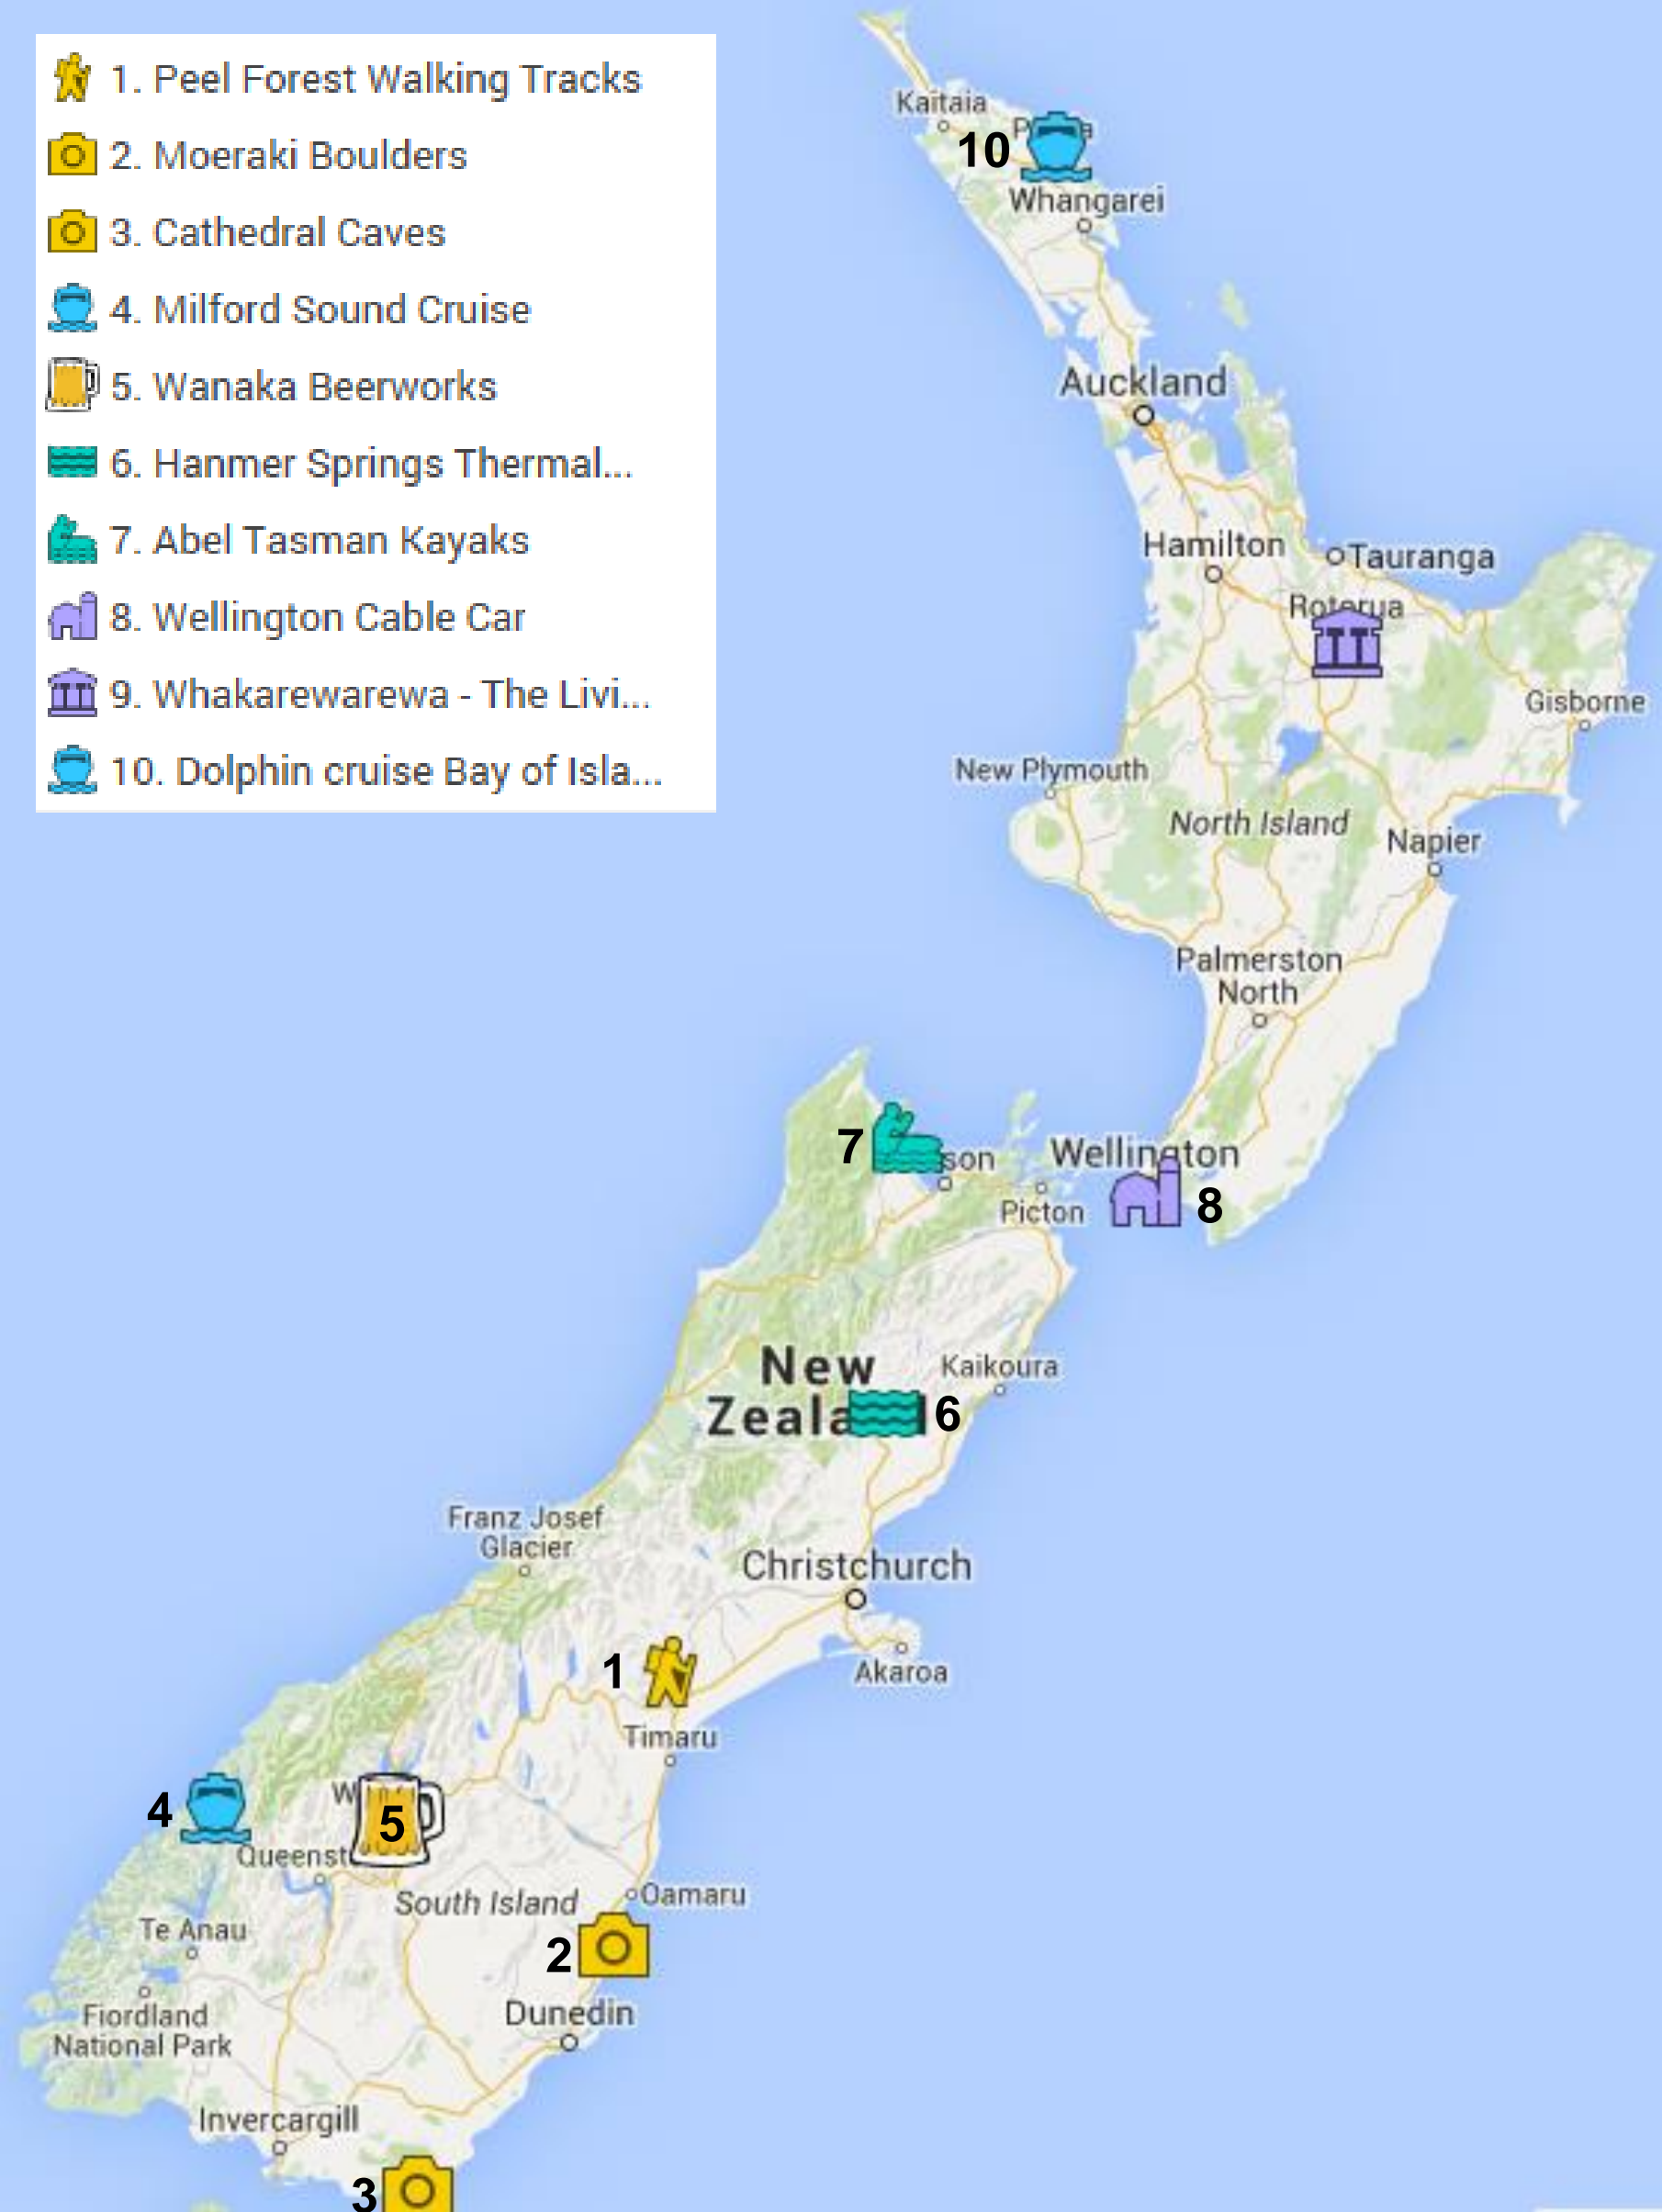

10

awesome activities to do in

NEW ZEALAND

2NZD

Peel Forest hiking map

2NZD

Mouraki Boulders

5NZD

Cathedral Cave

15NZD

Wanaka Beerworks

45NZD

Milford Sound cruise

22NZD

Hanmar Springs thermal

65NZD

Kayaking Abel Tasman park

4NZD

Wellington Cable Car

35NZD

Whakarewarewa thermal village

104NZD

Dolphin cruise

1. Peel Forest Walking Tracks
2. Moeraki Boulders
3. Cathedral Caves
4. Milford Sound Cruise
5. Wanaka Beerworks
6. Hanmer Springs Thermal...
7. Abel Tasman Kayaks
8. Wellington Cable Car
9. Whakarewarewa - The Livi...
10. Dolphin cruise Bay of Isla...

Phenomenal globe
 Travel. Explore. Enjoy. Experience.